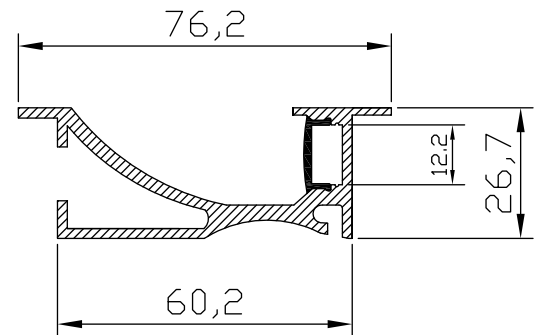

Color 

Unit: mm

## Features:

1. Model: HL-BAPL023
2. Material: AL6063+PC/PMMA
3. Surface: Anodized/Painting
4. Lighting source width: 12mm
5. Length: 4m/max
6. Installation: For cupboard / hotel / supermarket / corridor decoration application.